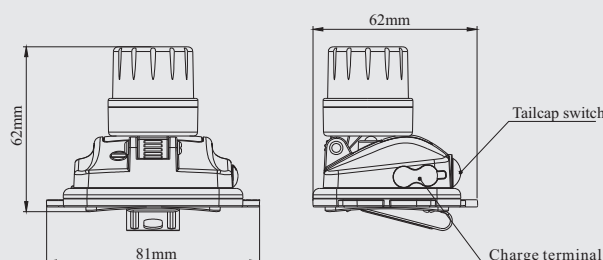

Drawing of dimension (Dimensions in mm)

TORMIN®

ZHEJIANG TORMIN ELECTRICAL CO., LTD.

TEL: +86-577-56966366

E-mail: sales@tormin-lighting.com

Http://www.tormin-lighting.com

ADD: No.35, Qingjiang Road, Technology Park, High-tech District, Wenzhou City, Zhejiang Province, China