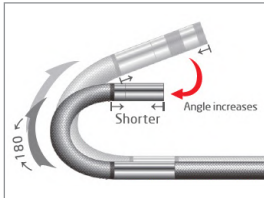

Wi-Fi Videoscopes

W 2145

180° one way articulation
Stainless steel outer braided

- HD
- Long-lasting 6 hours operation

Snapshot/ Video record/
Power

USB Type-C charging port

Specifications

Item	Description
Dimensions	W207.5mm H35mm L50mm (w/o insert probe)
Weight	248g
Power source/ Battery	Rechargeable Li Battery, up to 6 hrs typical operation / 3hrs charging
Wi-Fi standard	IEEE 802.11 b/g/n, 2.4GHz
Antenna	Built-in
Transmission distance	0~10m (Typical open space)
Image format	1024x768 .jpeg
Video format	1024x768 .avi
Button	Snapshot, Video, Power
Working temperature	0°C~45°C
Storage temperature	-10°C~60°C
Charging working temperature	0°C~40°C
Drop resistance	1m
Certification	CE/FCC/TELEC/NCC

Probe

Item	Description
Probe head diameter	4.5mm
Probe length	1m
Articulation angle	right 180° ^(*)
Probe head material	stainless steel
Probe material	outer braided stainless steel
Light source	Front. Dimming control by App
FOV	90°
DOF	10mm~100mm
Working temperature	-10°C~60°C (Camera head)
Storage temperature	-10°C~60°C
Water proof	IP67