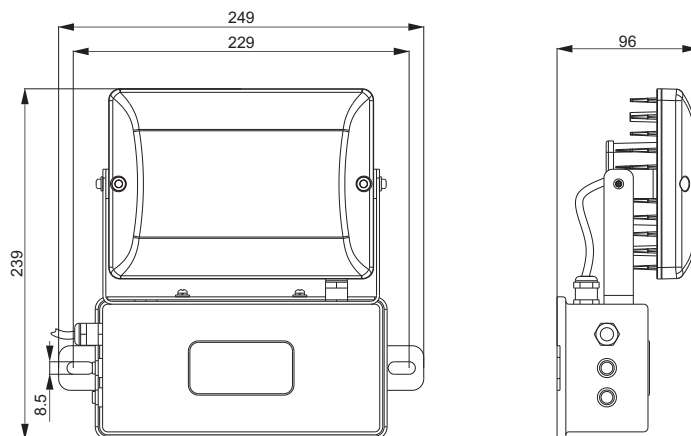

Light Distribution Curve

Main Specification

Item	Technical Parameters	
Type	ZY8810A	ZY8810B
Input voltage (V)	90~264VAC	
Rated frequency	50Hz / 60Hz	
Life time (h)	50,000	
Time of recharge (h)	> 10	
Rated capacity	5.2Ah/14.8V	2.6Ah/14.8V
Battery recharge cycle (time)	≈ 1000	
Dimension (mm)	180×130×65	
Net weight (kg)	2	

Drawing of Dimension (Dimensions in mm)

Standard