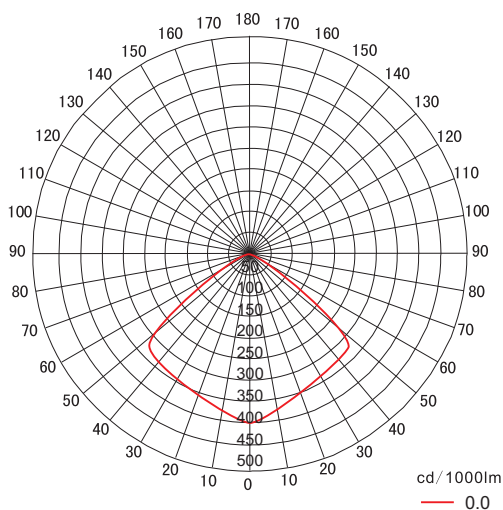

ZY8810, ZY8820 LED Emergency Light

TORMIN

IP
65

Ta
50

Ta
-25

Application

This product is ideal to use as floodlight or emergency lighting in workshops, warehouses, trenches, tunnels and some other public places.

Light Distribution Curve

Main Specification

Item	Technical Parameters	
Type	ZY8810A	ZY8810B
Input voltage (V)	90~264VAC	
Rated frequency	50Hz / 60Hz	
Life time (h)	50,000	
Time of recharge (h)	> 10	
Rated capacity	5.2Ah/14.8V	2.6Ah/14.8V
Battery recharge cycle (time)	≈ 1000	
Dimension (mm)	180×130×65	
Net weight (kg)	2	

Drawing of Dimension (Dimensions in mm)

Standard